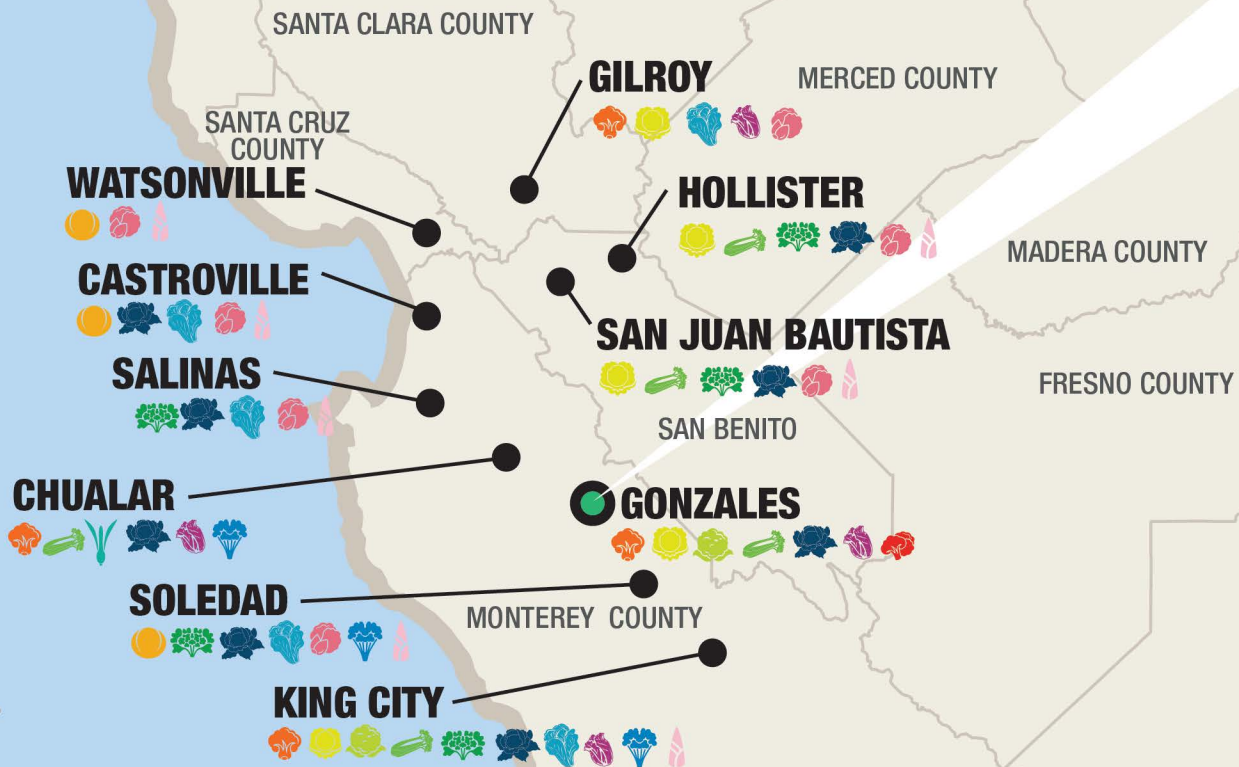

# NORTHERN GROWING DISTRICTS

**GONZALES PROCESSING PLANT/DC**

-  Broccoli
-  Brussels Sprouts
-  Cabbage
-  Cauliflower
-  Celery
-  Cilantro/Parsley
-  Green Onions
-  Head Lettuce
-  Kale
-  Leaf Lettuce
-  Radish
-  Romaine/Romaine Hearts
-  Spinach
-  Other
-  Value Added

SAN DIEGO COUNTY

IMPERIAL COUNTY

**IMPERIAL**

**YUMA**

**MEXICALI**

**SANTO TOMAS**

**EL ROSARIO**

# NORTHEASTERN DELIVERY SERVICE

## NEW ENGLAND PROCESSING PLANT/DC

 Value Added Veg

- Forward Distribution Point
  - Locally Grown
  - West Coast Consolidation

 MONTREAL

 **BIDDEFORD**  